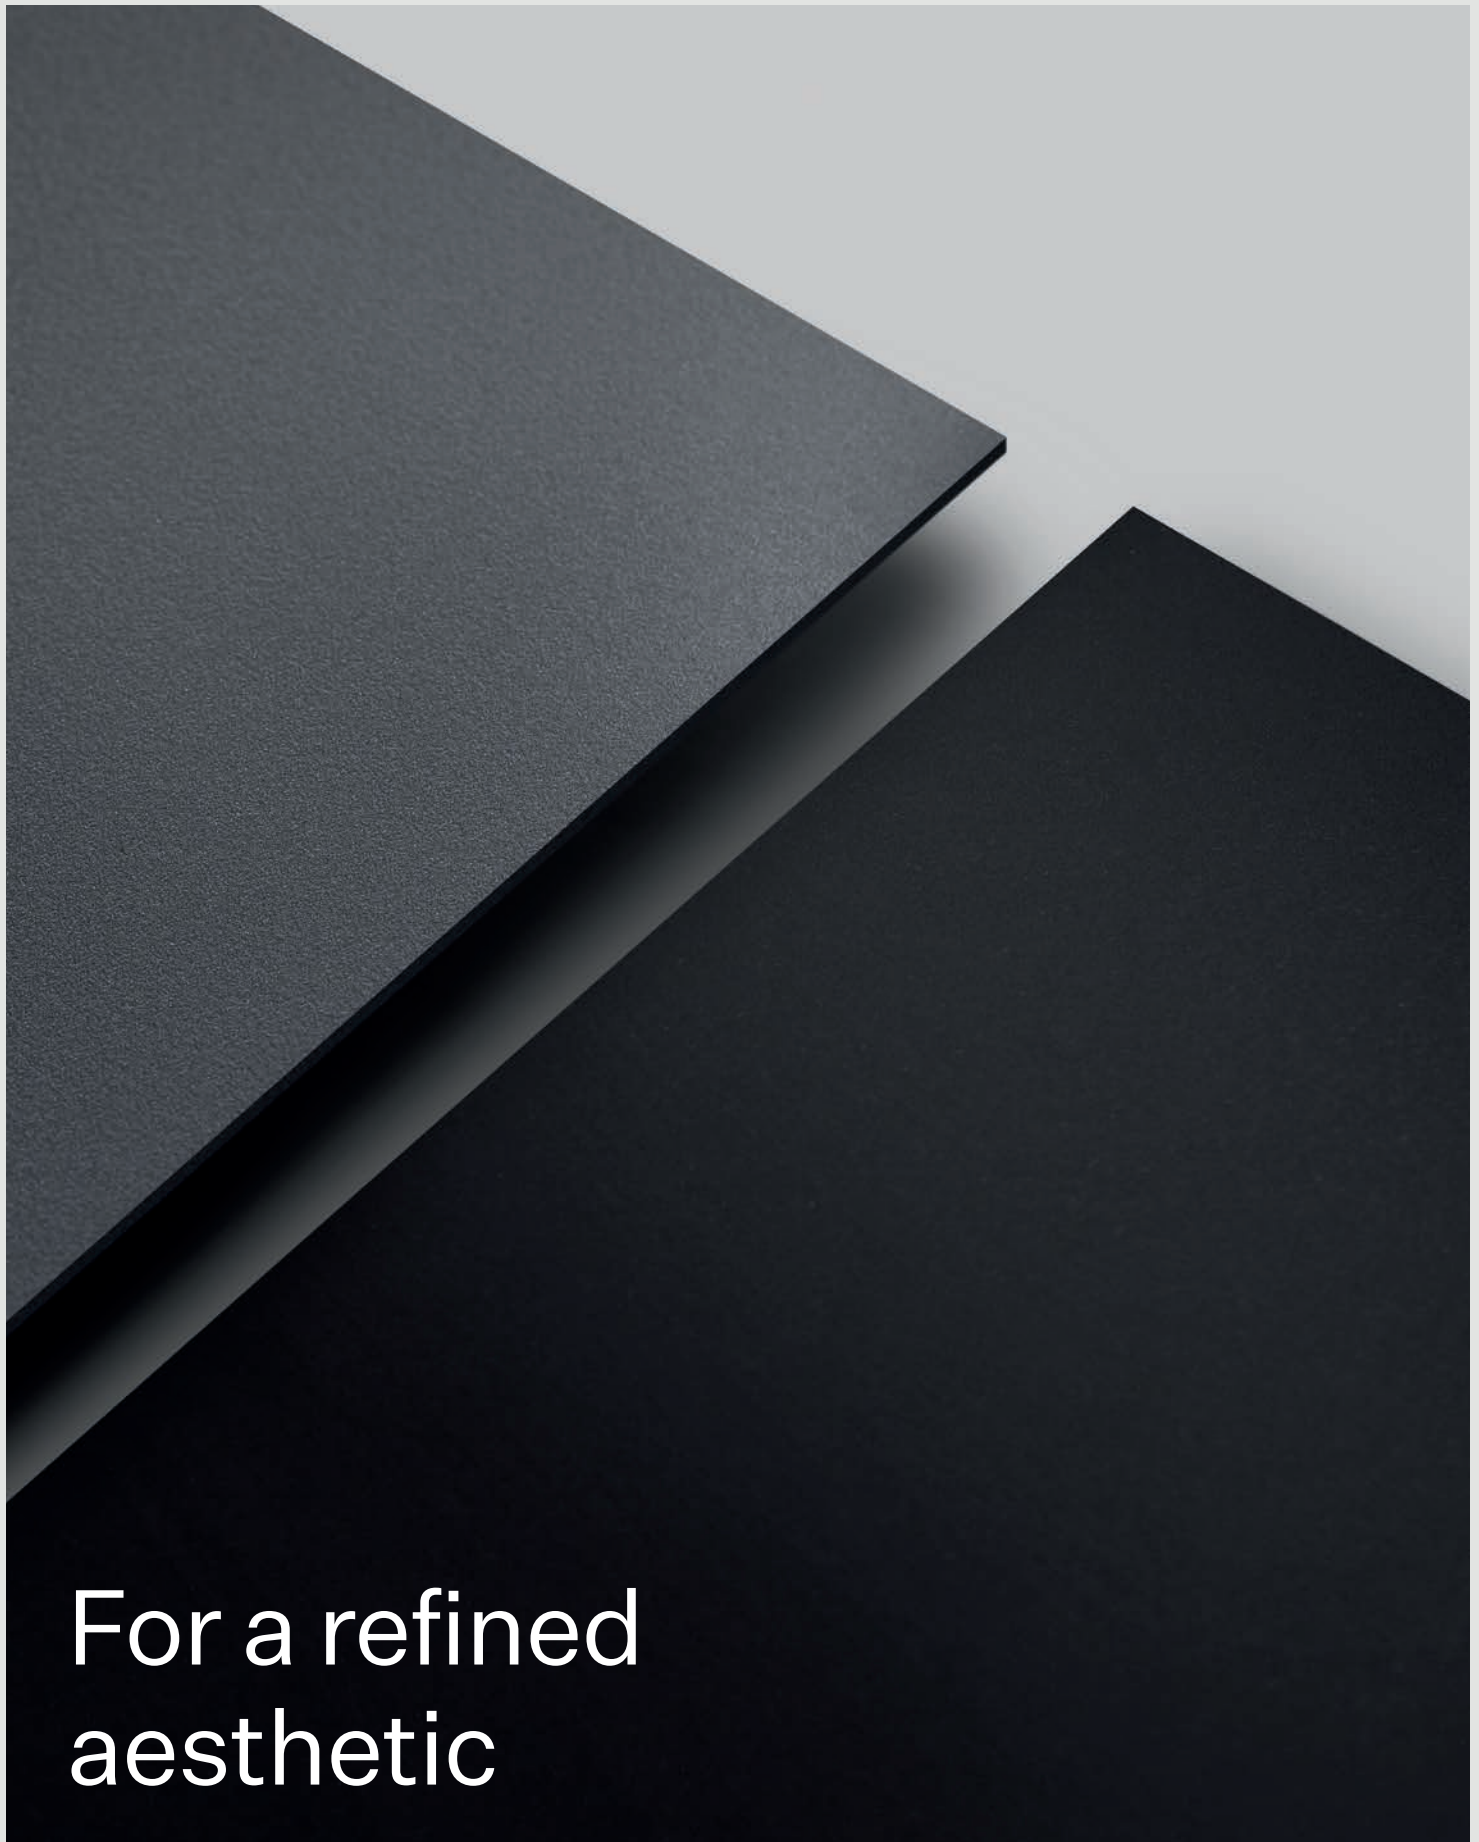

Matte

For a refined
aesthetic

COLORSTEEL® Turning metal
into magic and transforming
the everyday environment.

Introducing COLORSTEEL® Matte

Design without compromise.

When it comes to great design, every element is considered. From shape and form to colour and texture, details matter.

With its softer effect and modern style, COLORSTEEL® Matte allows you to realise your design vision, without compromise.

Top to bottom: Aluminium screen, Teak Wood,
COLORSTEEL® TidalDrift® Matte, Copper & Stone
tiling strip, Aluminium angle, Basalt Cobble.

COLORSTEEL® Matte:
A premium matte finish for
a refined design aesthetic.

Innovative technology,
trusted quality.

Top to bottom: Galvanised Steel Tube,
Basalt Cobble, COLORSTEEL® FlaxPod® Matte
Rewind Peltro Glazed Porcelain, Oak Wood.

A lasting impression.

COLORSTEEL® Matte offers a refined, elegant aesthetic through an innovative new paint technology, specially designed to diffuse light for a soft textured look.

An ideal solution for roofing and wall cladding systems that demand a contemporary and sophisticated style, COLORSTEEL® Matte incorporates microwrinkle technology to create a more textured finish with both subtlety and depth.