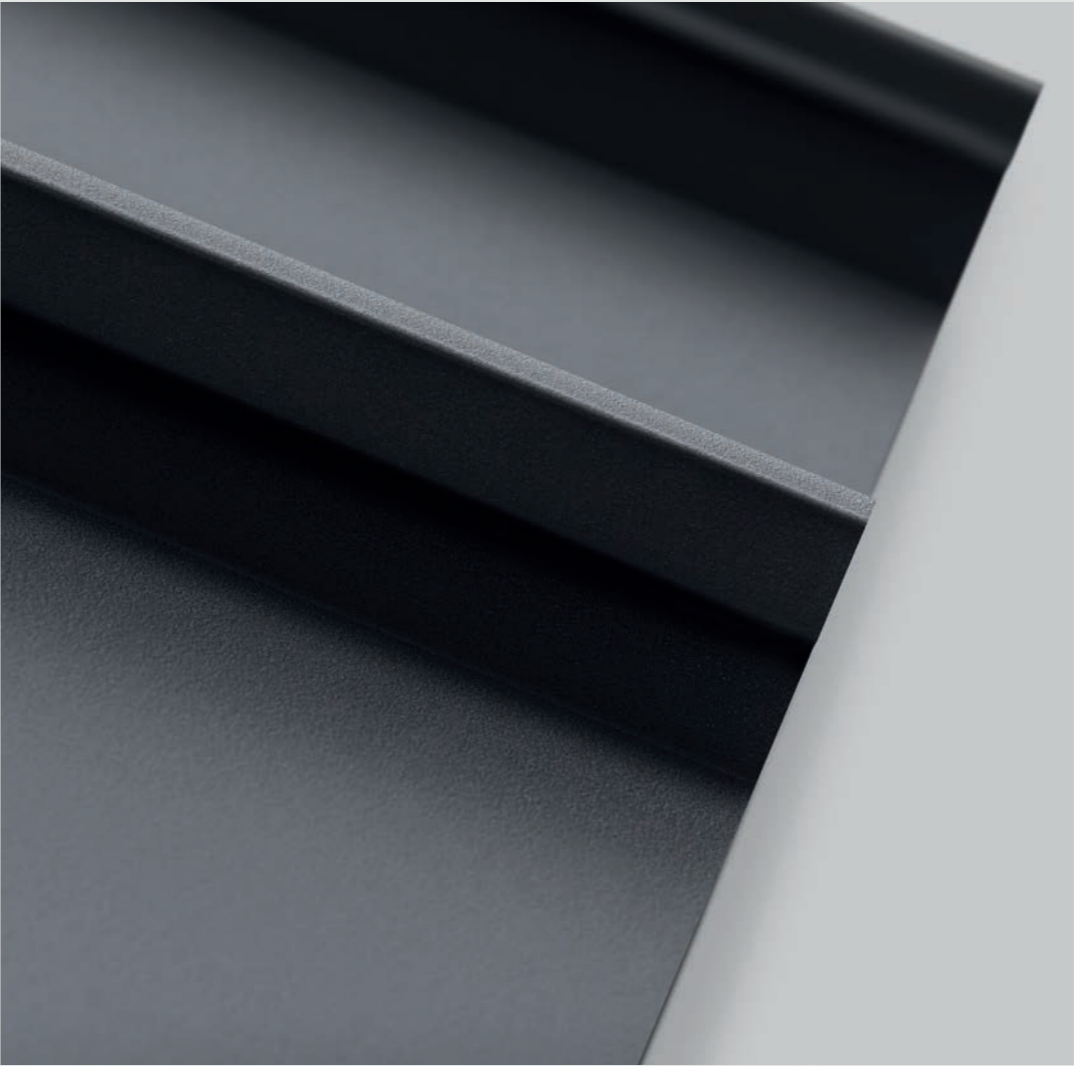

Make your style statement.

COLORSTEEL® Matte is available in FlaxPod® and TidalDrift® bringing new depth and character to these distinctive COLORSTEEL® colours.

Designed for roofing, wall cladding, fascia and rainwater applications, COLORSTEEL® Matte will elevate your exteriors and help create a sleek, modern look.

This contemporary finish is especially stylish when paired with a tray profile. It can also be used with trapezoidal and corrugated profiles.