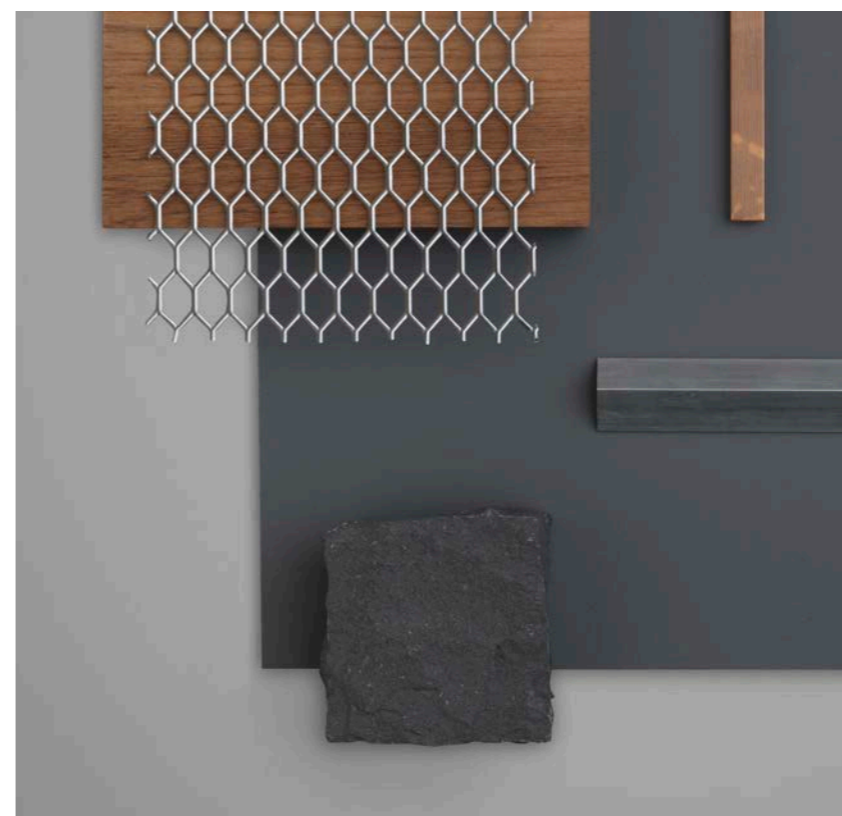

COLORSTEEL® Turning metal
into magic and transforming
the everyday environment.

Introducing COLORSTEEL® Matte

Design without compromise.

When it comes to great design, every element is considered. From shape and form to colour and texture, details matter.

A global shift towards a refined aesthetic has seen a growing trend for matte finishes on building exteriors.

Matte finishes offer a contemporary architectural look, while appearing much less reflective than standard finishes.

With its softer effect and modern style, COLORSTEEL® Matte allows you to realise your design vision, without compromise.

Top to bottom: Aluminium screen, Teak Wood,
COLORSTEEL® TidalDrift® Matte, Copper & Stone
tiling strip, Aluminium angle, Basalt Cobble.

COLORSTEEL® Matte:
A premium matte finish for
a refined design aesthetic.