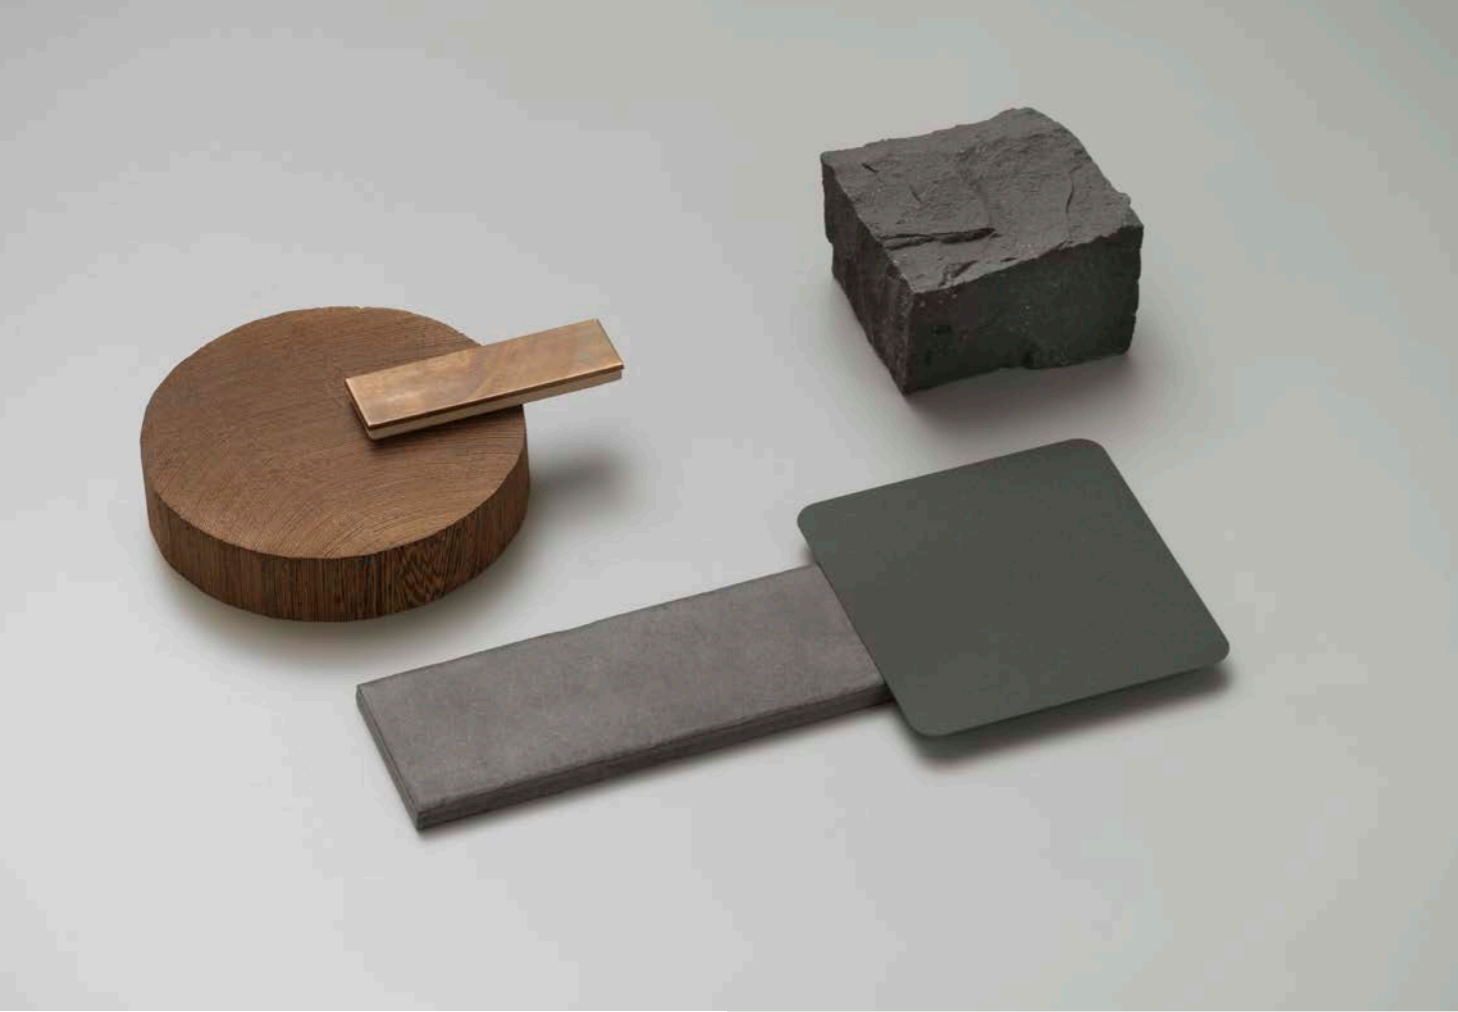

COLORSTEEL® Matte:
A premium matte finish for
a refined design aesthetic.

Innovative technology,
trusted quality.

Top to bottom: Galvanised Steel Tube,
Basalt Cobble, COLORSTEEL® FlaxPod® Matte
Rewind Peltro Glazed Porcelain, Oak Wood.

A lasting impression.

COLORSTEEL® Matte offers a refined, elegant aesthetic through an innovative new paint technology, specially designed to diffuse light for a soft textured look.

An ideal solution for roofing and wall cladding systems that demand a contemporary and sophisticated style, COLORSTEEL® Matte incorporates microwrinkle technology to create a more textured finish with both subtlety and depth.

This new innovation offers the same quality you expect from COLORSTEEL® products – it is made, tested and trusted for New Zealand conditions.

Products and availability

Top to bottom:
Basalt Cobble,
Wangi Wood,
Copper & Stone
tiling strip,
COLORSTEEL®
TidalDrift® Matte,
Rewind Peltro
Glazed Porcelain.

Make your style statement.

COLORSTEEL® Matte is available in FlaxPod® and TidalDrift® bringing new depth and character to these distinctive COLORSTEEL® colours.

Designed for roofing, wall cladding, fascia and rainwater applications, COLORSTEEL® Matte will elevate your exteriors and help create a sleek, modern look.